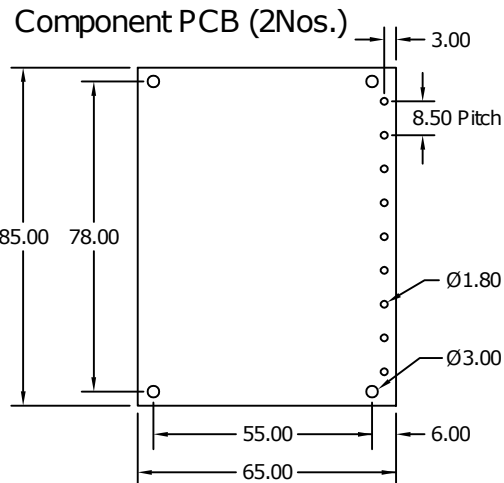

## Drawing of Din Panel Enclosure 96x96x65mm (Ventila Series)

Panel Cut-Out Size: 92mm x 92mm

A	6mm x 45mm slots for sticker
B	Slots for panel mounting clamp
C	Air ventilation
D	Windows for components like trim pot, pre set etc.
E	Knock-out for components like USB, DIP switch, etc.

Website: [www.oceanenclosures.com](http://www.oceanenclosures.com)

Code: EV-9960

All Dimensions are in mm

Design Applied (No. 320166-001)