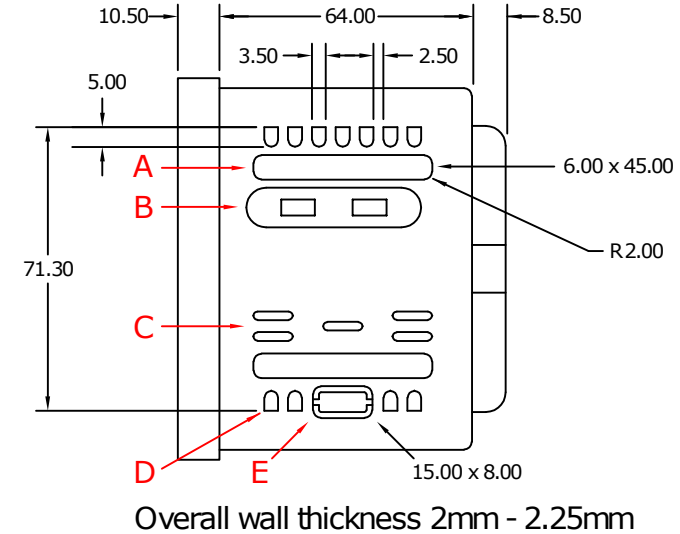

## Drawing of Din Panel Enclosure 96x96x65mm (Ventila Series)

Panel Cut-Out Size: 92mm x 92mm

A	6mm x 45mm slots for sticker
B	Slots for panel mounting clamp
C	Air ventilation
D	Windows for components like trim pot, pre set etc.
E	Knock-out for components like USB, DIP switch, etc.

Website: [www.oceanenclosures.com](http://www.oceanenclosures.com)

Code: EV-9960

All Dimensions are in mm

Design Applied (No. 320166-001)