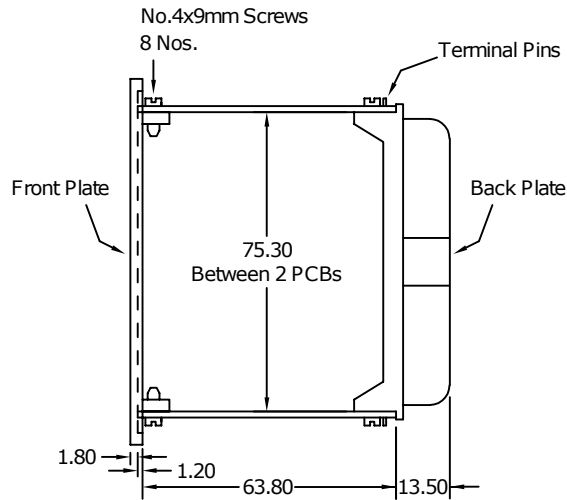

## Drawing of Din Panel Enclosure 96x96x65mm (Ventila Series)

Panel Cut-Out Size: 92mm x 92mm

A	6mm x 45mm slots for sticker
B	Slots for panel mounting clamp
C	Air ventilation
D	Windows for components like trim pot, pre set etc.
E	Knock-out for components like USB, DIP switch, etc.

Website: [www.oceanenclosures.com](http://www.oceanenclosures.com)

Code: EV-9960

All Dimensions are in mm

Design Applied (No. 320166-001)