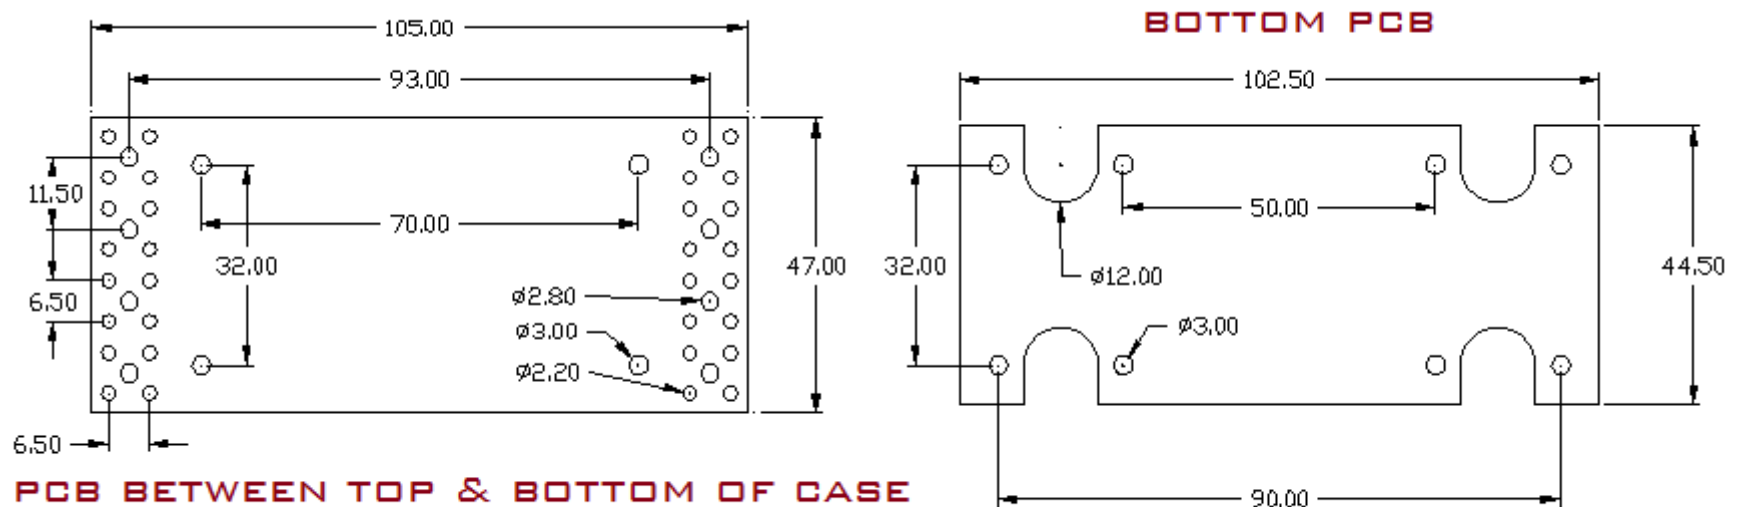

Ocean Enclosures

PCB Drawing of Din Rail/Wall Mounting Enclosure with 8 Poles

Ordering Code	Description
ELD-8	Din Rail Mount Case with 8 poles
ELW-8	Wall Mount Case with 8 poles

Electroconnect Systems

J-112, Ansa Industrial Estate, Saki Vihar Road, Sakinaka,
Mumbai – 400 072. (India)