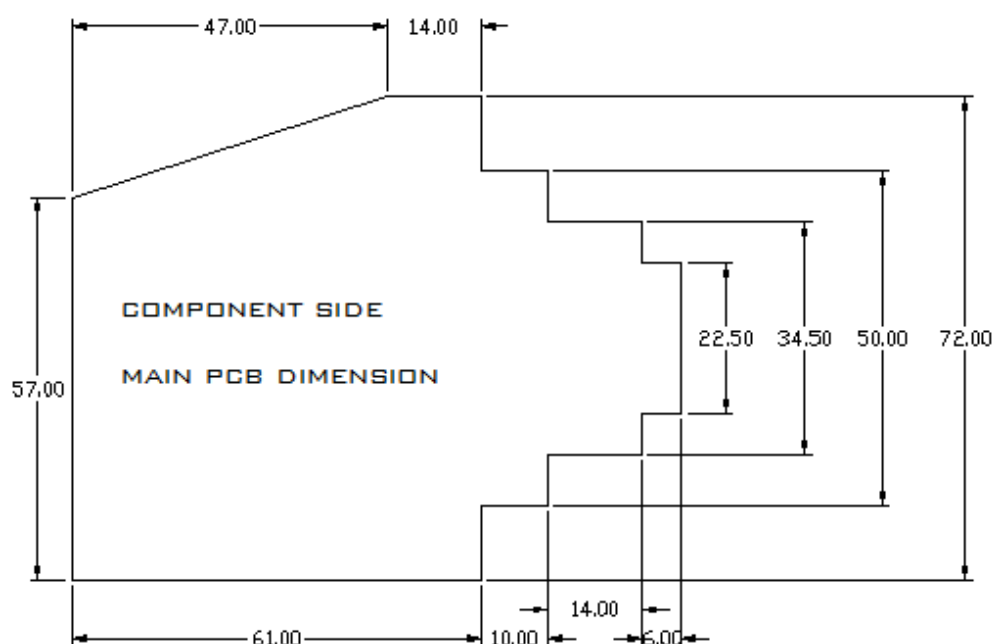

Ocean Enclosures

PCB Drawing of Din Rail Enclosure with 8 Poles (EC-7522)

Ocean Enclosures

Website: www.oceanenclosures.com

Email ID: electronicenclosures@gmail.com