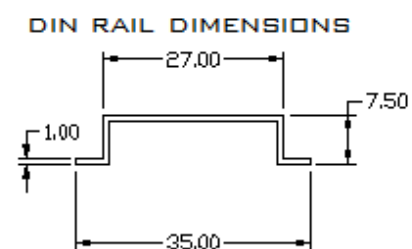

Ocean Enclosures

PCB Drawing of Din Rail Enclosure with 8 Poles (EC-7522)

Ocean Enclosures

Website: www.oceanenclosures.com

Email ID: electronicenclosures@gmail.com