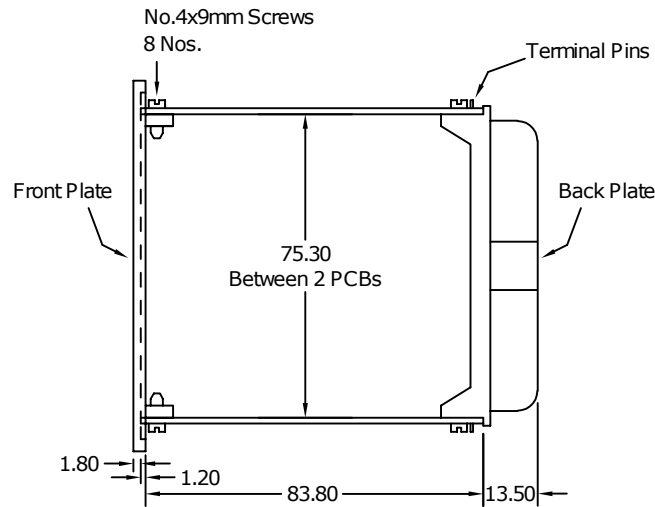

## Drawing of Din Panel Enclosure 96x96x85mm (Ventila Series)

Panel Cut-Out Size: 92mm x 92mm

A	6mm x 55mm slots for sticker
B	Slots for panel mounting clamp
C	Air ventilation
D	Windows for components like trim pot, pre set etc.
E	Knock-out for components like USB, DIP switch, etc.

Website: [www.oceanenclosures.com](http://www.oceanenclosures.com)

Code: EV-9980

All Dimensions are in mm

Design Applied (No. 320166-001)