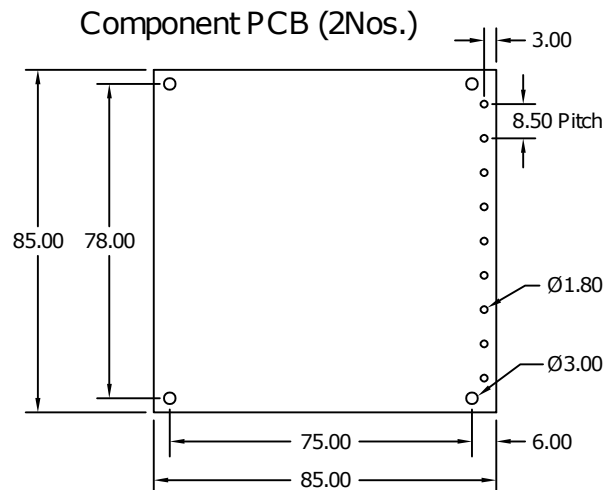

## Drawing of Din Panel Enclosure 96x96x85mm (Ventila Series)

Panel Cut-Out Size: 92mm x 92mm

A	6mm x 55mm slots for sticker
B	Slots for panel mounting clamp
C	Air ventilation
D	Windows for components like trim pot, pre set etc.
E	Knock-out for components like USB, DIP switch, etc.

Website: [www.oceanenclosures.com](http://www.oceanenclosures.com)

Code: EV-9980

All Dimensions are in mm

Design Applied (No. 320166-001)