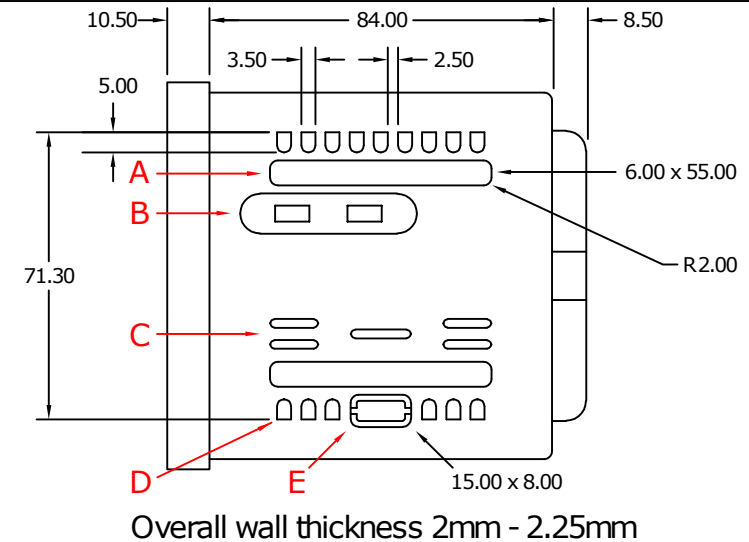

## Drawing of Din Panel Enclosure 96x96x85mm (Ventila Series)

Panel Cut-Out Size: 92mm x 92mm

A	6mm x 55mm slots for sticker
B	Slots for panel mounting clamp
C	Air ventilation
D	Windows for components like trim pot, pre set etc.
E	Knock-out for components like USB, DIP switch, etc.

Website: [www.oceanenclosures.com](http://www.oceanenclosures.com)

Code: EV-9980

All Dimensions are in mm

Design Applied (No. 320166-001)