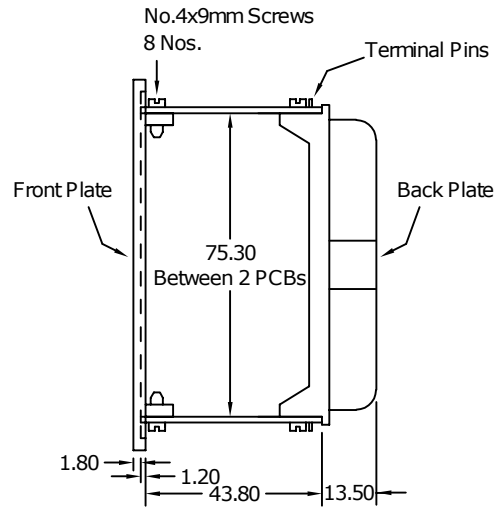

Ocean Enclosures

Drawing of Din Panel Enclosure 96x96x45mm (Ventila Series)

Overall wall thickness 2mm - 2.25mm

Panel Cut-Out Size: 92mm x 92mm

Electroconnect Systems

J-112 Ansa Industrial Estate, Saki Vihar Road, Sakinaka,
Mumbai - 400 072. (India).

Phone Nos.: 022 - 2847 1917 & 2847 1960

Email: electronicenclosures@gmail.com

Website: www.oceanenclosures.com

Code: EV-9940

All Dimensions are in mm