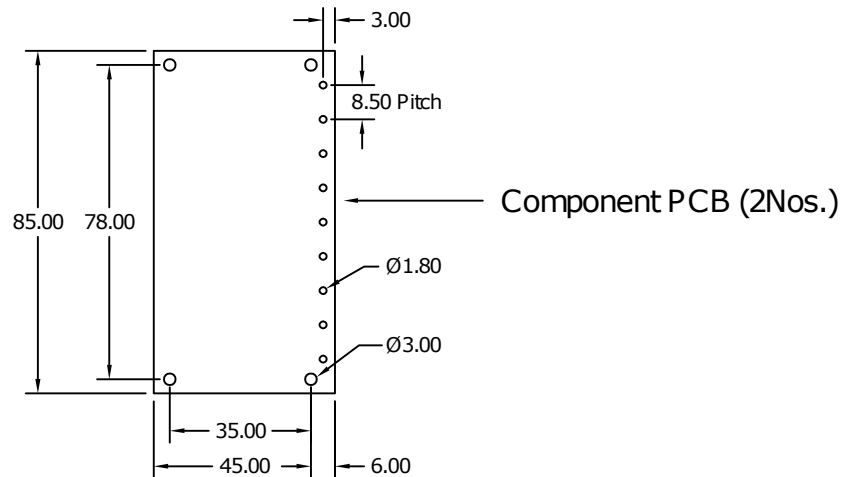

Ocean Enclosures

Drawing of Din Panel Enclosure 96x96x45mm (Ventila Series)

Overall wall thickness 2mm - 2.25mm

Panel Cut-Out Size: 92mm x 92mm

Electroconnect Systems

J-112 Ansa Industrial Estate, Saki Vihar Road, Sakinaka,
Mumbai - 400 072. (India).