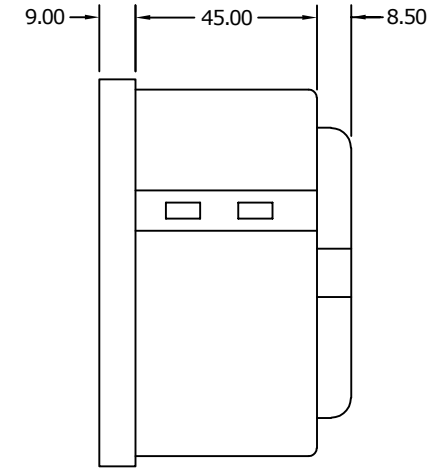

Ocean Enclosures

Drawing of Din Panel Enclosure 96x96x45mm (Ventila Series)

Overall wall thickness 2mm - 2.25mm

Panel Cut-Out Size: 92mm x 92mm

Electroconnect Systems

J-112 Ansa Industrial Estate, Saki Vihar Road, Sakinaka,
Mumbai - 400 072. (India).

Phone Nos.: 022 - 2847 1917 & 2847 1960

Email: electronicenclosures@gmail.com

Website: www.oceanenclosures.com

Code: EV-9940

All Dimensions are in mm