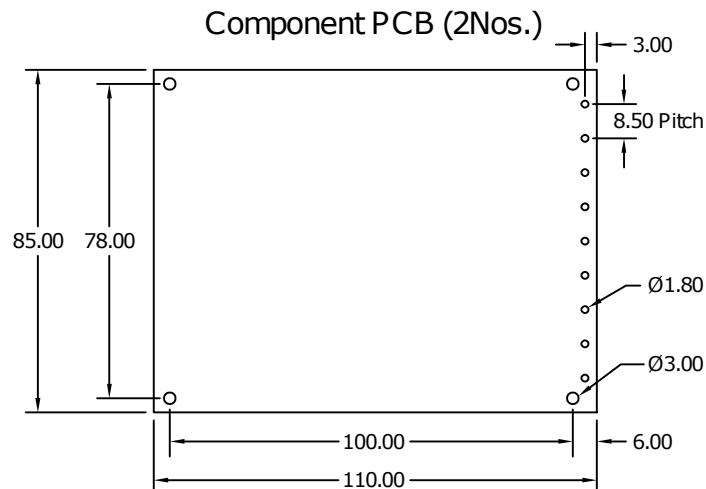

## Drawing of Din Panel Enclosure 96x96x110mm (Ventila Series)

**Panel Cut-Out Size: 92mm x 92mm**

<b>A</b>	6mm x 80mm slots for sticker
<b>B</b>	Slots for panel mounting clamp
<b>C</b>	Air ventilation
<b>D</b>	Windows for components like trim pot, pre set etc.
<b>E</b>	Knock-out for components like USB, DIP switch, etc.