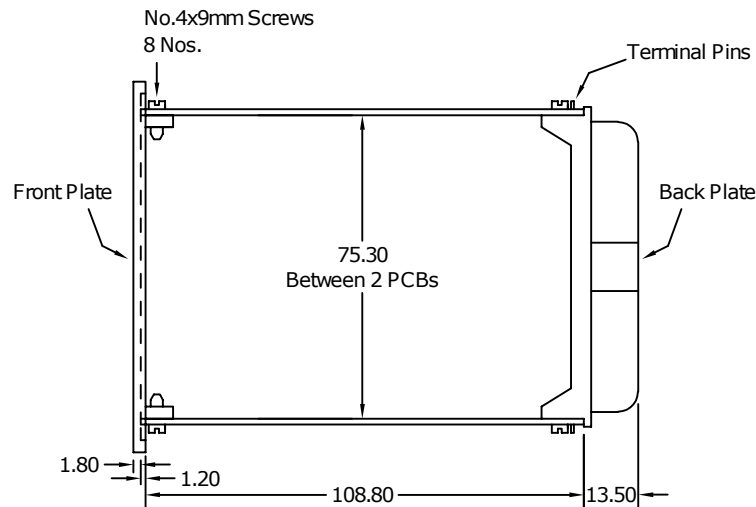

## Drawing of Din Panel Enclosure 96x96x110mm (Ventila Series)

**Panel Cut-Out Size: 92mm x 92mm**

<b>A</b>	6mm x 80mm slots for sticker
<b>B</b>	Slots for panel mounting clamp
<b>C</b>	Air ventilation
<b>D</b>	Windows for components like trim pot, pre set etc.
<b>E</b>	Knock-out for components like USB, DIP switch, etc.

Website: [www.oceanenclosures.com](http://www.oceanenclosures.com)

Code: EV-9911

All Dimensions are in mm

Design Applied (No. 320166-001)