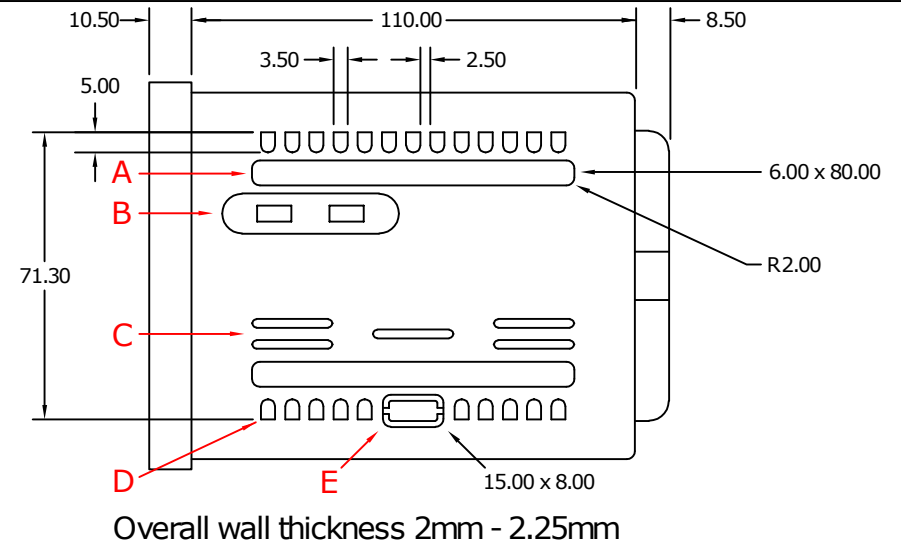

## Drawing of Din Panel Enclosure 96x96x110mm (Ventila Series)

**Panel Cut-Out Size: 92mm x 92mm**

<b>A</b>	6mm x 80mm slots for sticker
<b>B</b>	Slots for panel mounting clamp
<b>C</b>	Air ventilation
<b>D</b>	Windows for components like trim pot, pre set etc.
<b>E</b>	Knock-out for components like USB, DIP switch, etc.

Website: [www.oceanenclosures.com](http://www.oceanenclosures.com)

Code: EV-9911

All Dimensions are in mm

Design Applied (No. 320166-001)